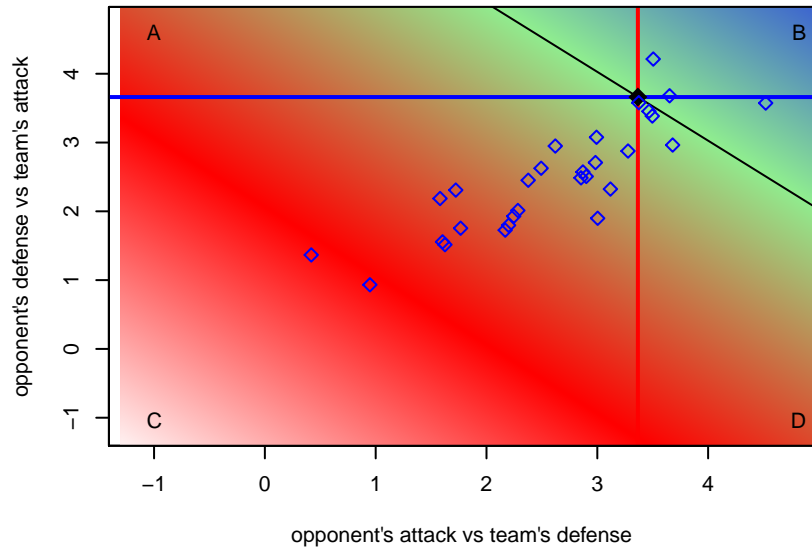

**ISC Gunners A G99**  
 Dots are actual minus expected GF (blue circles) and GA (red triangles).  
 Blue line is smoothed change in attack strength. Red is smoothed change in defense strength.

**attack and defense variance (black dot)  
relative to other teams  
and top 10 in region**

**attack and defense rating  
relative to others at age  
and all opponents in last 13 months**

**attack and defense rating  
relative to others at age  
and all opponents in last 13 months**

**Performance relative to 13 month average**

**Performance relative to 13 month average**

Distribution of opponents  
 Red = Lose zone, Blue = Win zone, Green = Even  
 Black line separates win/lose zones

lot. A=Neither has attack advantage, B=Opponent has both attack and defense advantage, C=Opponent has both attack and defense disadvantage, D=Both have