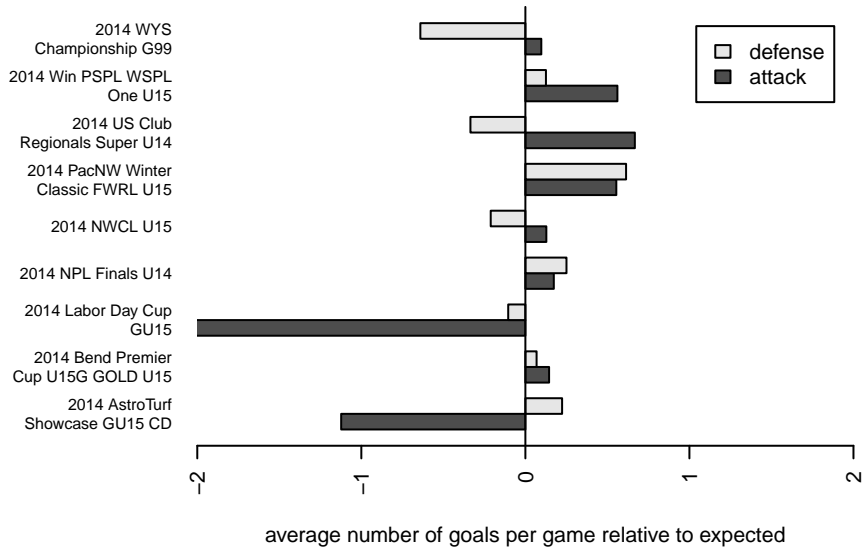

Venues played:  
 2014 US Club Regionals Super U14  
 2014 NPL Finals U14  
 2014 Bend Premier Cup U15G GOLD U15  
 2014 Labor Day Cup GU15  
 2014 AstroTurf Showcase GU15 CD  
 2014 NWCL U15  
 2014 PacNW Winter Classic FWRL U15  
 2014 Win PSPL WSPL One U15  
 2014 WYS Championship G99

**ISC Gunners A G99**  
 Dots are actual minus expected GF (blue circles) and GA (red triangles).  
 Blue line is smoothed change in attack strength. Red is smoothed change in defense strength.

**attack and defense variance (black dot)  
relative to other teams  
and top 10 in region**

**attack and defense rating  
relative to others at age  
and all opponents in last 13 months**

**attack and defense rating  
relative to others at age  
and all opponents in last 13 months**

**Performance relative to 13 month average**

**Performance relative to 13 month average**

Distribution of opponents  
 Red = Lose zone, Blue = Win zone, Green = Even  
 Black line separates win/lose zones

lot. A=Neither has attack advantage, B=Opponent has both attack and defense advantage, C=Opponent has both attack and defense disadvantage, D=Both have