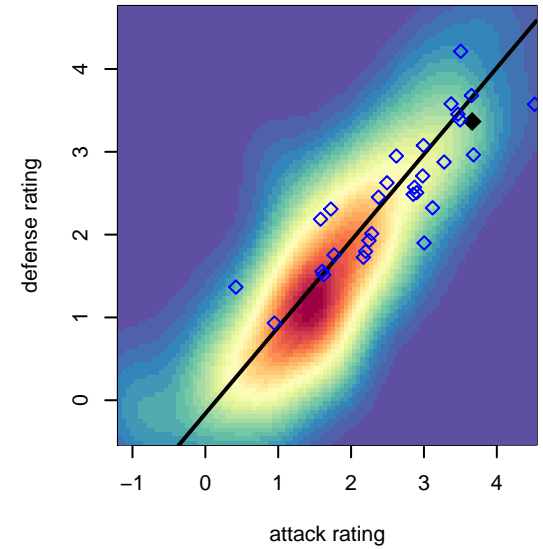

**ISC Gunners A G99**  
 Dots are actual minus expected GF (blue circles) and GA (red triangles).  
 Blue line is smoothed change in attack strength. Red is smoothed change in defense strength.

**attack and defense variance (black dot)  
relative to other teams  
and top 10 in region**

**attack and defense rating  
relative to others at age  
and all opponents in last 13 months**

**attack and defense rating  
relative to others at age  
and all opponents in last 13 months**

**Performance relative to 13 month average**

**Performance relative to 13 month average**

Distribution of opponents  
 Red = Lose zone, Blue = Win zone, Green = Even  
 Black line separates win/lose zones

lot. A=Neither has attack advantage, B=Opponent has both attack and defense advantage, C=Opponent has both attack and defense disadvantage, D=Both have