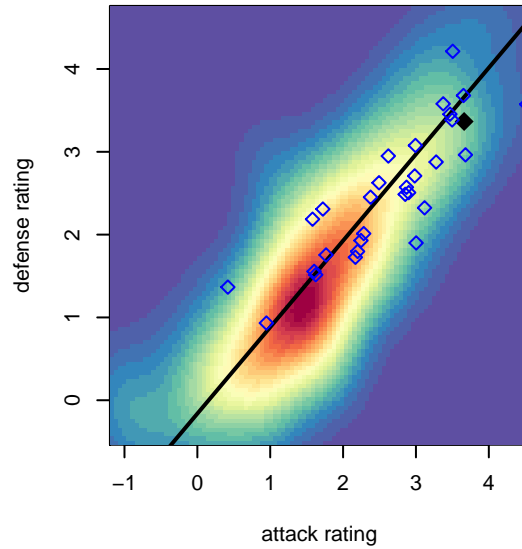

Venues played:  
 2014 US Club Regionals Super U14  
 2014 NPL Finals U14  
 2014 Bend Premier Cup U15G GOLD U15  
 2014 Labor Day Cup GU15  
 2014 AstroTurf Showcase GU15 CD  
 2014 NWCL U15  
 2014 PacNW Winter Classic FWRL U15  
 2014 Win PSPL WSPL One U15  
 2014 WYS Championship G99

**ISC Gunners A G99**  
 Dots are actual minus expected GF (blue circles) and GA (red triangles).  
 Blue line is smoothed change in attack strength. Red is smoothed change in defense strength.

**attack and defense variance (black dot)  
relative to other teams  
and top 10 in region**

**attack and defense rating  
relative to others at age  
and all opponents in last 13 months**

**attack and defense rating  
relative to others at age  
and all opponents in last 13 months**

**Performance relative to 13 month average**

**Performance relative to 13 month average**

Distribution of opponents  
 Red = Lose zone, Blue = Win zone, Green = Even  
 Black line separates win/lose zones

lot. A=Neither has attack advantage, B=Opponent has both attack and defense advantage, C=Opponent has both attack and defense disadvantage, D=Both have