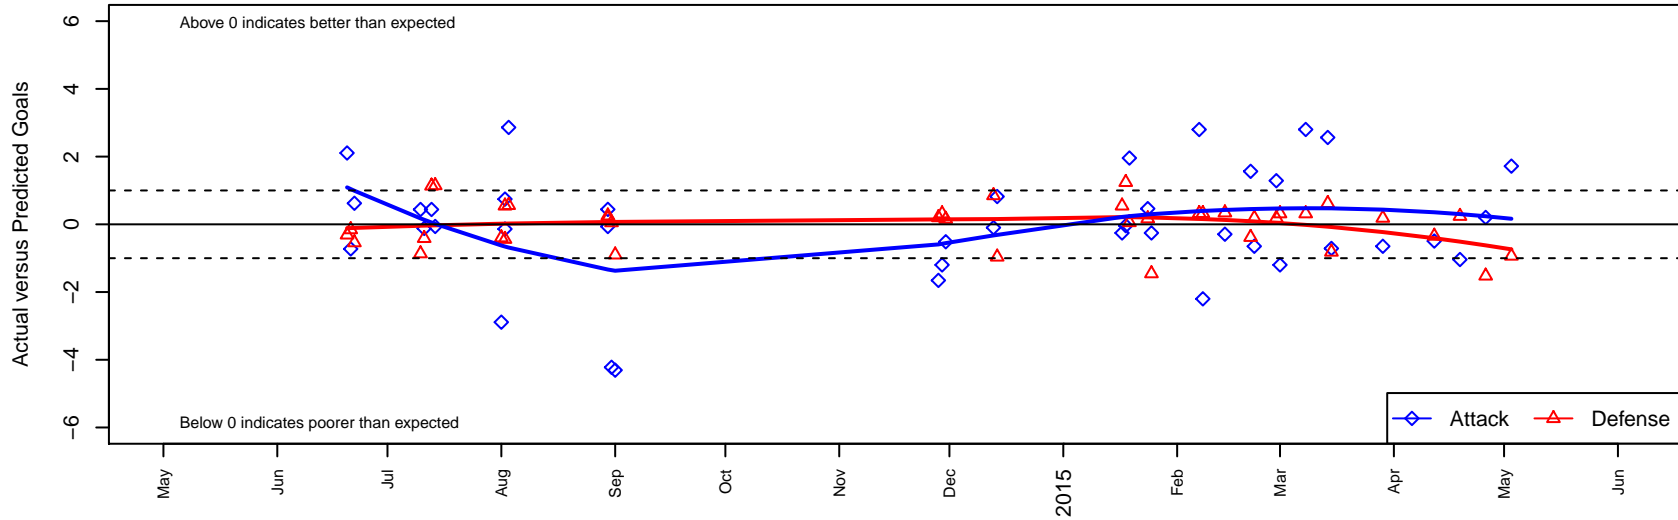

# ISC Gunners A G99

Issaquah SC  
 Issaquah, WA  
 G99 total strength=1814  
 attack=38.91 defense=28.96  
 spr league = Win PSPL WSPL One U15

alt names used:  
 ISSAQUAH SC ISC GUNNERS G99A (WA)  
 ISC Gunners A  
 ISC '99 Gunners A  
 ISC '99 GUNNERS A  
 ISC Gunners A [G99]  
 ISC Gunners GU15A  
 ISC Gunners G99 A  
 ISC Gunners G99 A  
 ISC Gunners G99 A  
 Issaquah Gunners G99

**ISC Gunners A G99**  
 Dots are actual minus expected GF (blue circles) and GA (red triangles).  
 Blue line is smoothed change in attack strength. Red is smoothed change in defense strength.

**attack and defense variance (black dot)  
relative to other teams  
and top 10 in region**

**attack and defense rating  
relative to others at age  
and all opponents in last 13 months**

**attack and defense rating  
relative to others at age  
and all opponents in last 13 months**

**Performance relative to 13 month average**

**Performance relative to 13 month average**

Distribution of opponents  
 Red = Lose zone, Blue = Win zone, Green = Even  
 Black line separates win/lose zones

lot. A=Neither has attack advantage, B=Opponent has both attack and defense advantage, C=Opponent has both attack and defense disadvantage, D=Both have