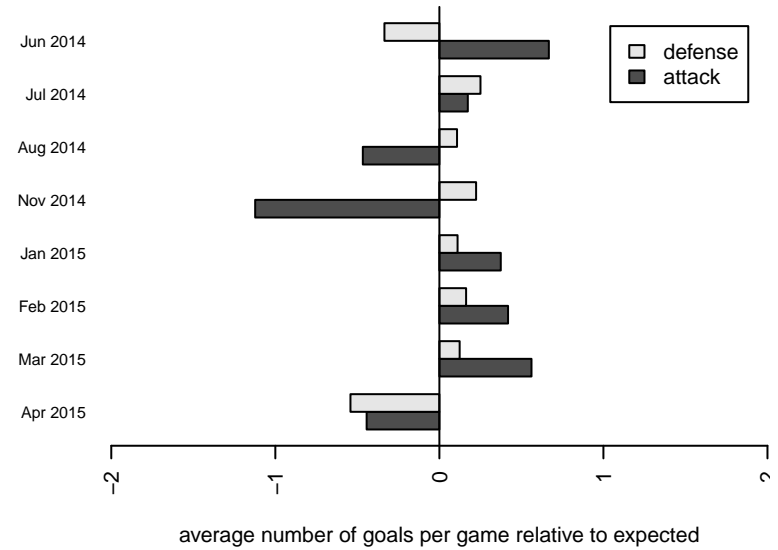

**ISC Gunners A G99**  
 Dots are actual minus expected GF (blue circles) and GA (red triangles).  
 Blue line is smoothed change in attack strength. Red is smoothed change in defense strength.

**attack and defense variance (black dot)  
relative to other teams  
and top 10 in region**

**attack and defense rating  
relative to others at age  
and all opponents in last 13 months**

**attack and defense rating  
relative to others at age  
and all opponents in last 13 months**

**Performance relative to 13 month average**

**Performance relative to 13 month average**

Distribution of opponents  
 Red = Lose zone, Blue = Win zone, Green = Even  
 Black line separates win/lose zones

lot. A=Neither has attack advantage, B=Opponent has both attack and defense advantage, C=Opponent has both attack and defense disadvantage, D=Both have